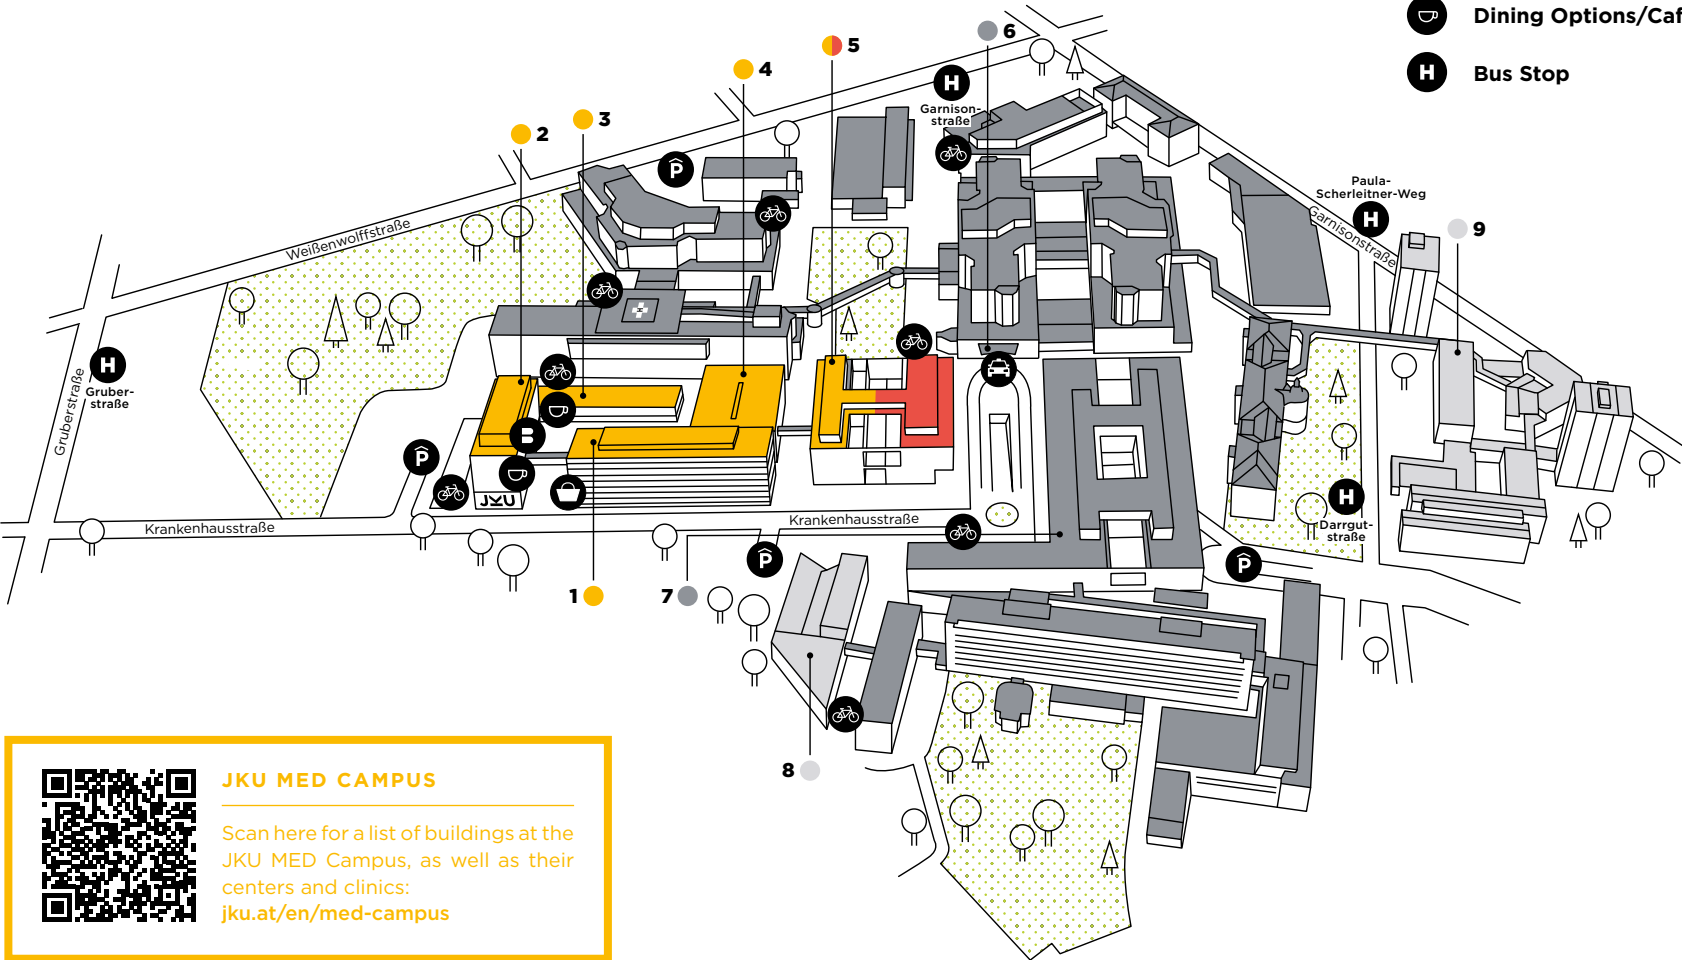

# Your JKU MED Campus.

MED Campus I  
Krankenhausstraße 5  
4020 Linz

-  Shopping Facilities
-  ATM
-  Dining Options/Café
-  Bus Stop
-  Parking Lot
-  Underground Garage
-  Taxi
-  Bike Parking

- 1 FACULTY OF MEDICINE MCI - Lab Bldg. (LAB)
- 2 FACULTY OF MEDICINE MCI - Administration Bldg. (ADM)
- 3 FACULTY OF MEDICINE MCI - Library (BIB)
- 4 FACULTY OF MEDICINE MCI - Teaching Bldg. (LEH)
- 5 FACULTY OF MEDICINE Blood Center - Austrian Red Cross Kepler University Hospital MCII
- 6 Kepler University Hospital MC III - Main Entrance
- 7 Kepler University Hospital MC IV - Entrance
- 8 Kepler University Hospital Education Center MC V
- 9 Kepler University Hospital Education Center MC VI