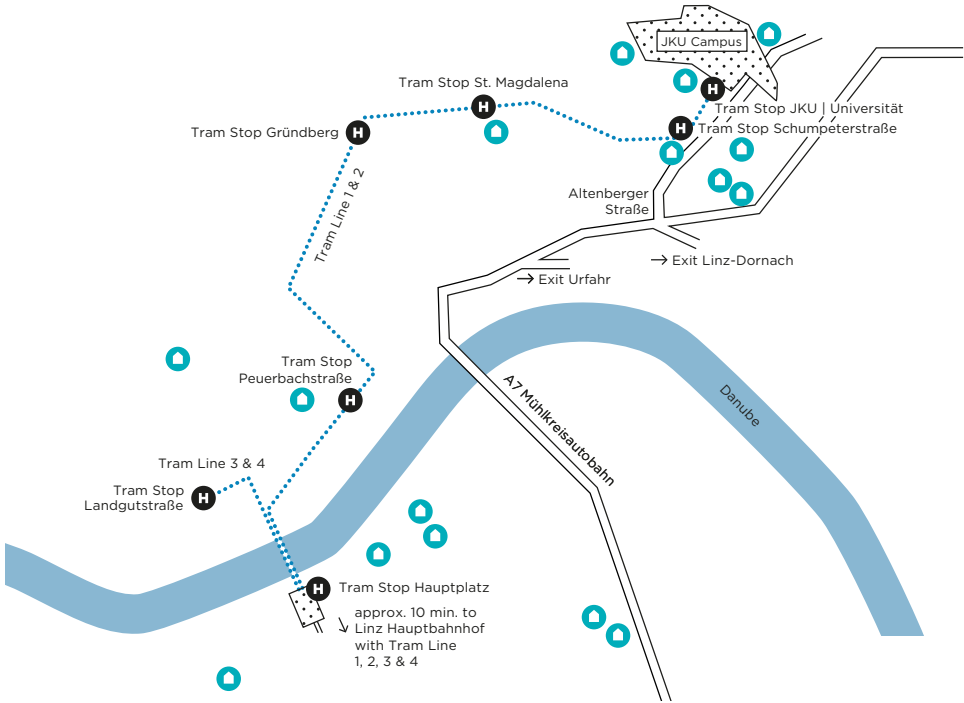

Space to Live & Work. Student Housing.

STUDENT HOUSING
Contact information for student housing in Linz and in the surrounding area (including other locations) is available at:
jku.at/dormitories